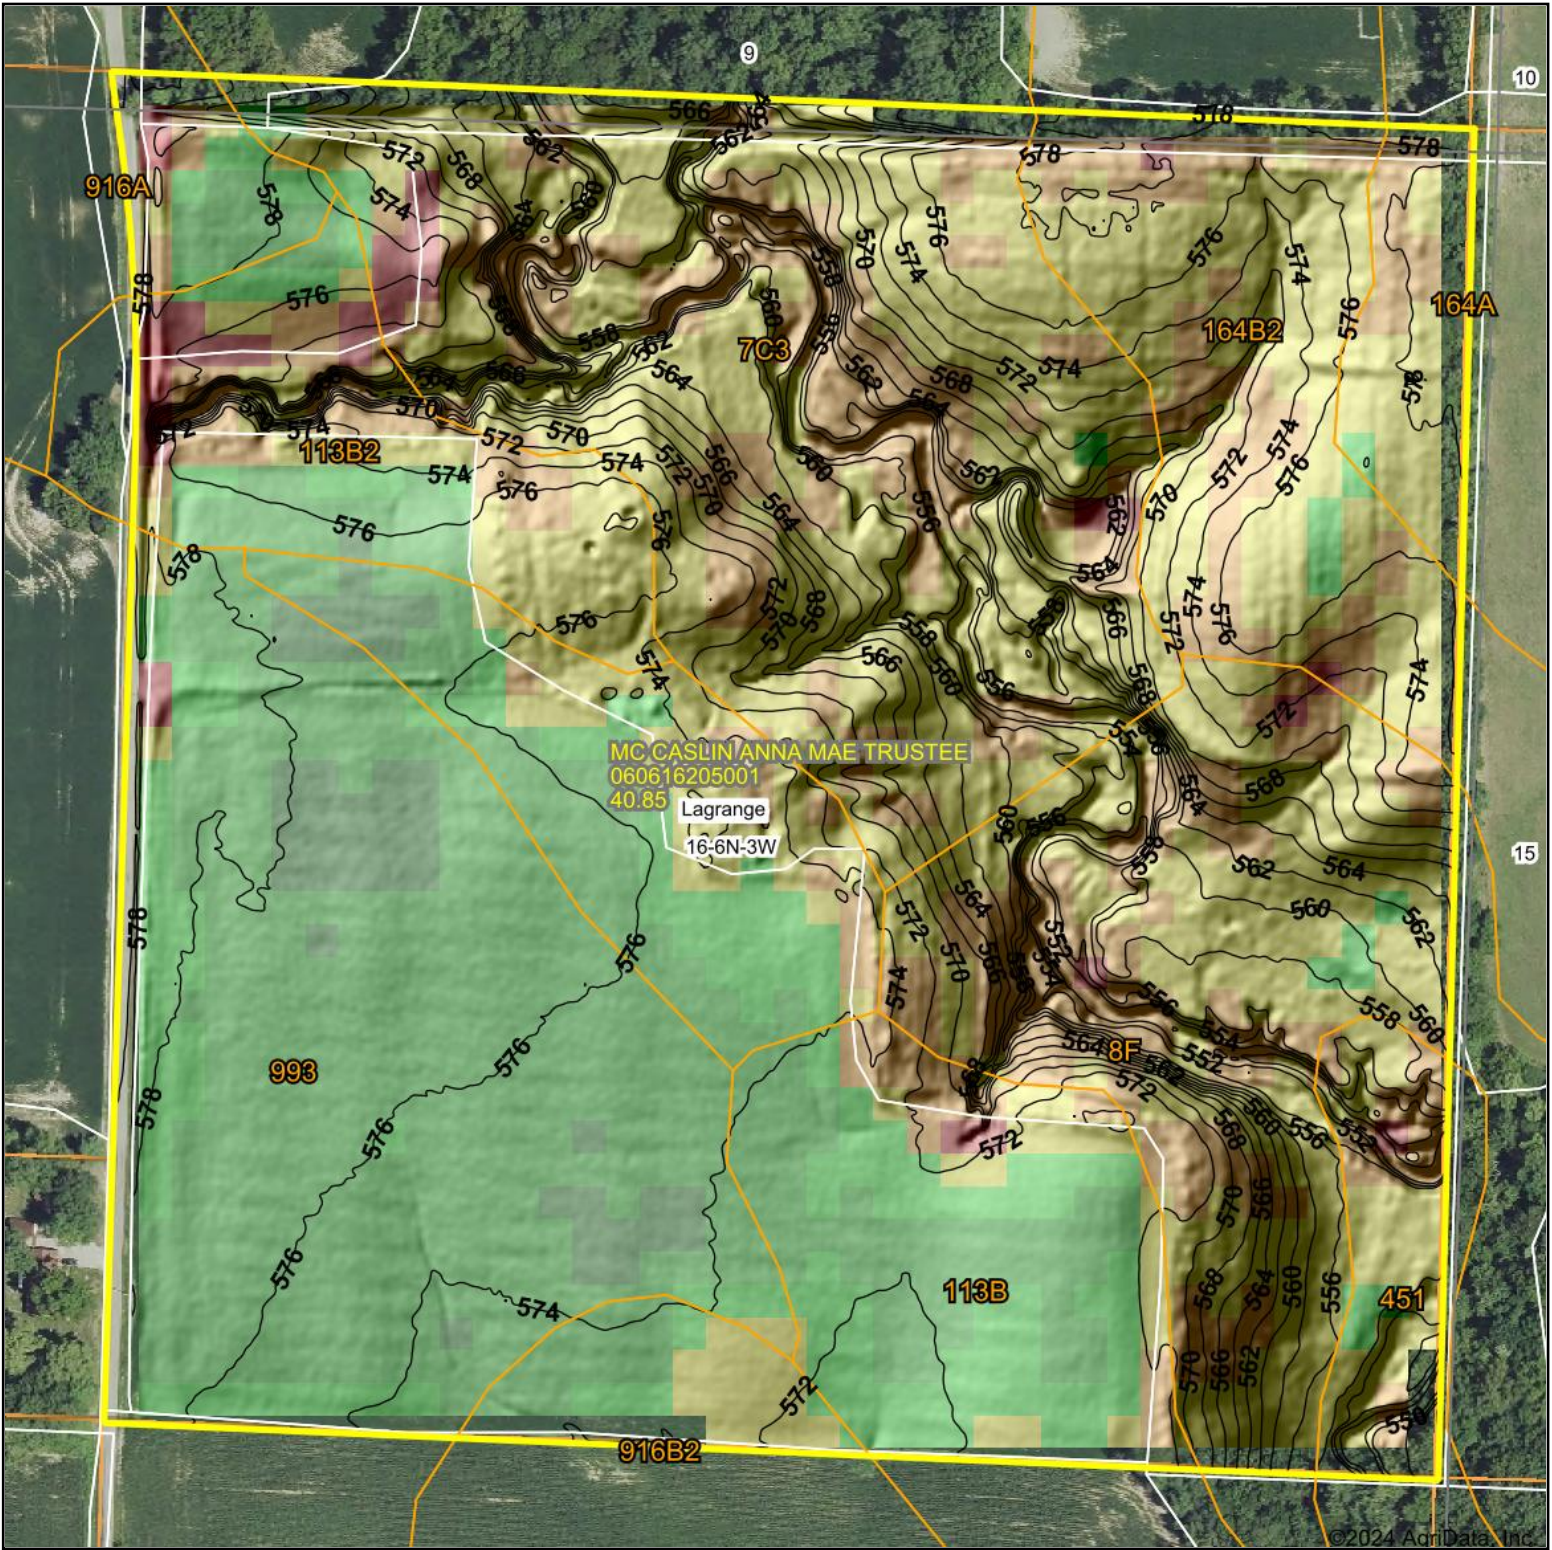

# Plant Growth(NDVI) with Hillshade 2023

Crop:

\*USDA CropScape

Elevation Min: 546.6  
 Max: 580.6  
 Range: 34.0  
 Average: 570.9  
 Standard Deviation: 7.35 ft

**16-6N-3W**  
**Bond County**  
**Illinois**

10/16/2024

Boundary Center:  
 38° 58' 20.82, -89° 25' 51.95

Maps Provided By:

© AgriData, Inc. 2023

www.AgriDataInc.com

Field borders provided by Farm Service Agency as of 5/21/2008.

©2024 AgriData, Inc.