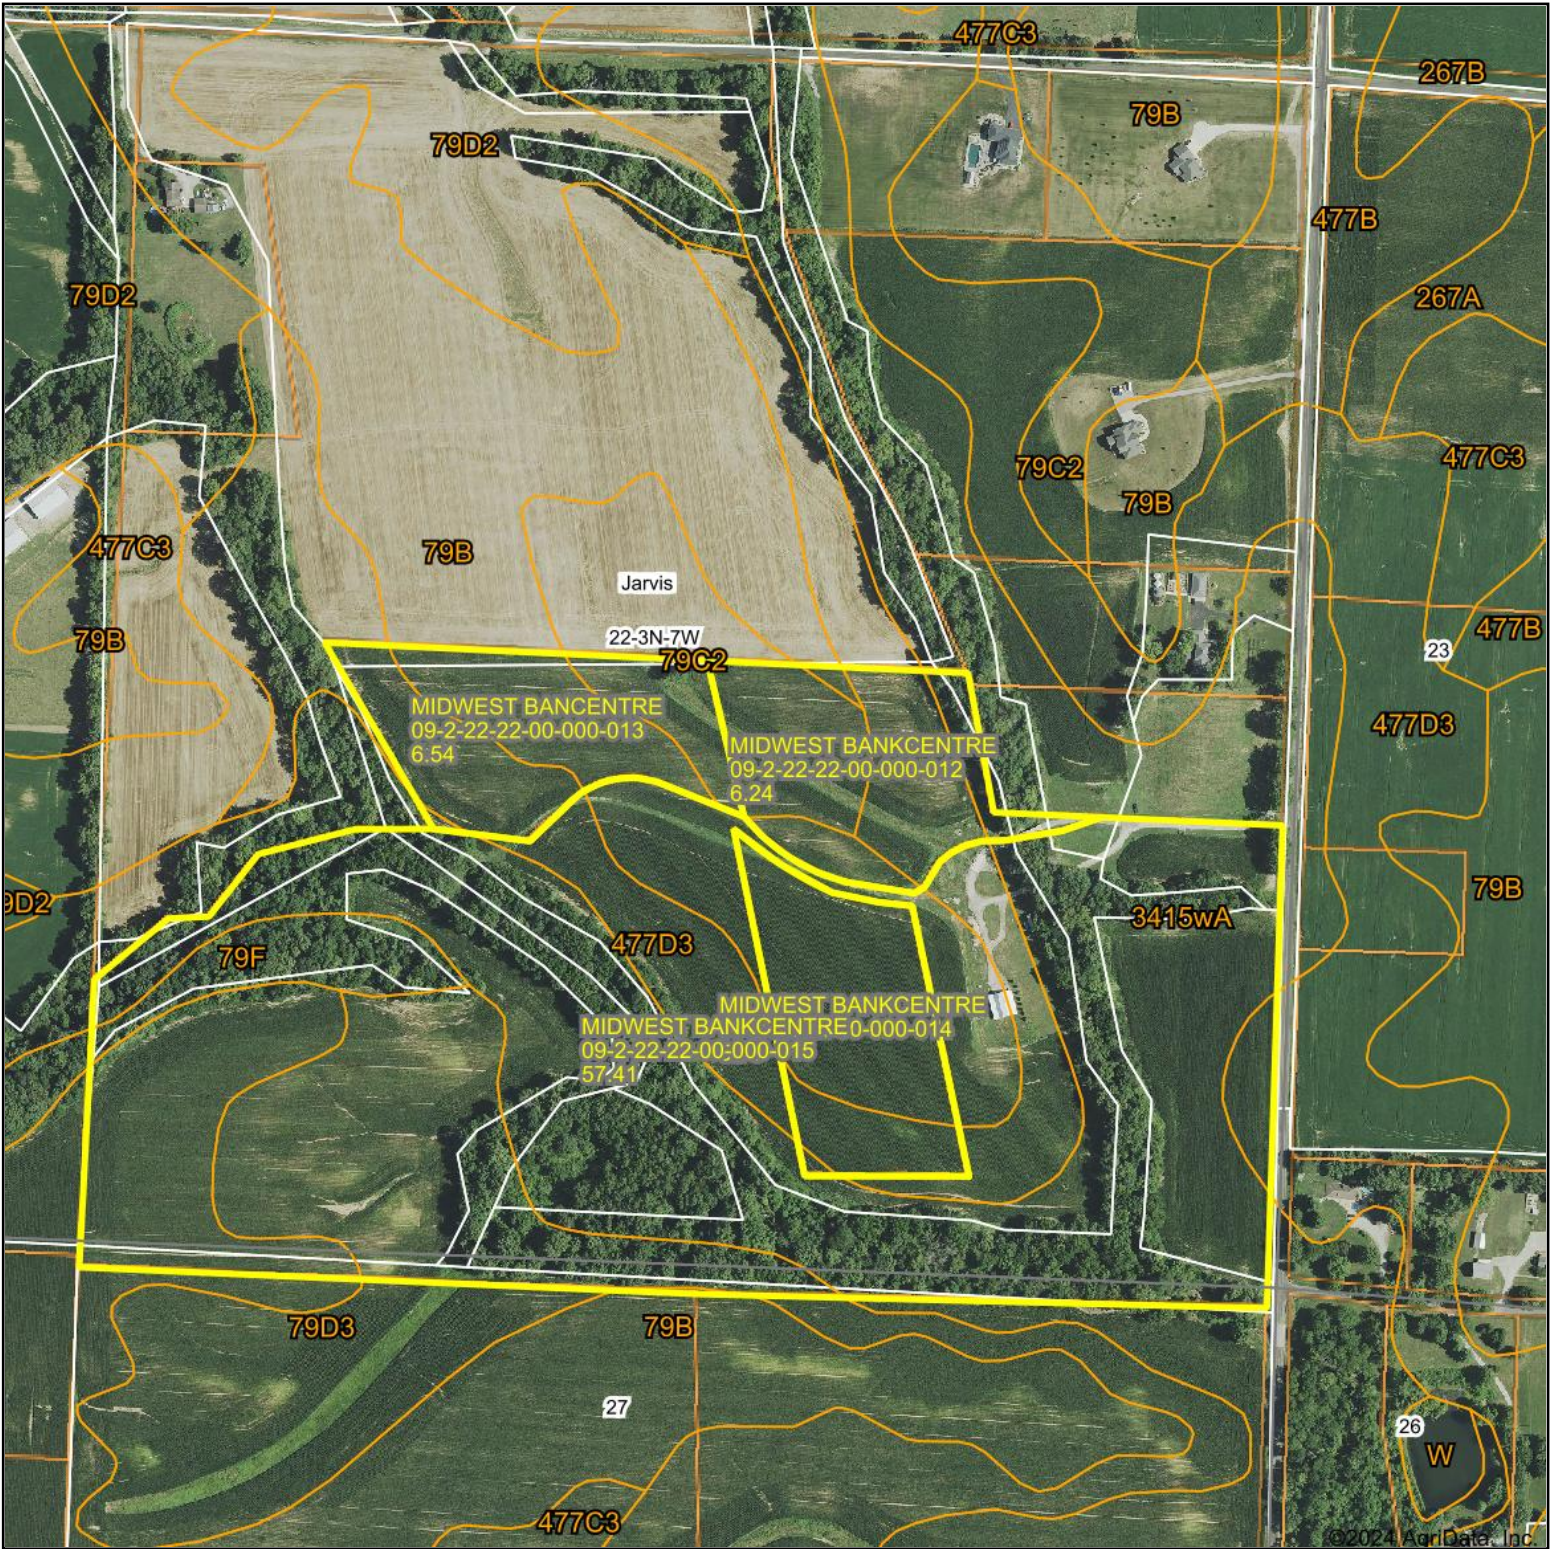

Aerial Map

Boundary Center: 38° 41' 18.84, -89° 51' 41.79

22-3N-7W
Madison County
Illinois

Maps Provided By:
 **surety**[®]
CUSTOMIZED ONLINE MAPPING
© AgriData, Inc. 2023 www.AgriDataInc.com

7/16/2024

Field borders provided by Farm Service Agency as of 5/21/2008.