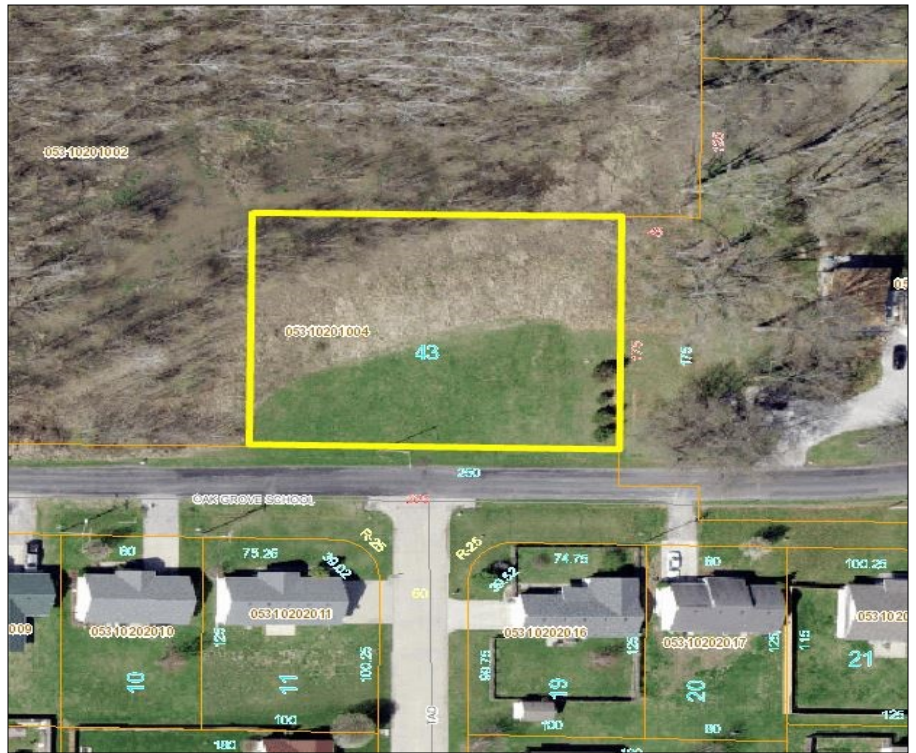

Oak Grove School Rd Lebanon IL

Property Address: xxxx Oak Grove School Road, Lebanon, IL 62254

Residential Building Lot

**Lot Size:
250' X 175'**

**All Utilities Available at
or Near Property**

Bring Your Own Builder!

**Located across from Tad Drive
on Oak Grove School Road**

**County: St. Clair Township: 05 Section: 31 Parcel ID No.: 05-31.0-201-004 2015 Taxes: \$721
Zoning: SR - 2, Single Family Exemptions: None Schools: Lebanon
Flood Zone: Zone AE — 100 Yr. Floodway & 100 Yr. Flood Plain**