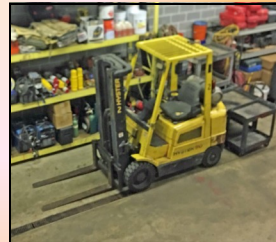

INDOOR AUCTION

MC Mechanical & General Contractor Inc Going Out of Business Liquidation Auction

Sat., January 19, 2019 at 9AM

Located At St. Clair County Event Center
1550 E State Route 15, BELLEVILLE, IL 62221

Complete Line of Mechanical Contracting Tools, Equipment, Forklift, Office Furniture, Hand Tools, Supplies and Much More!

www.adamsauctions.com